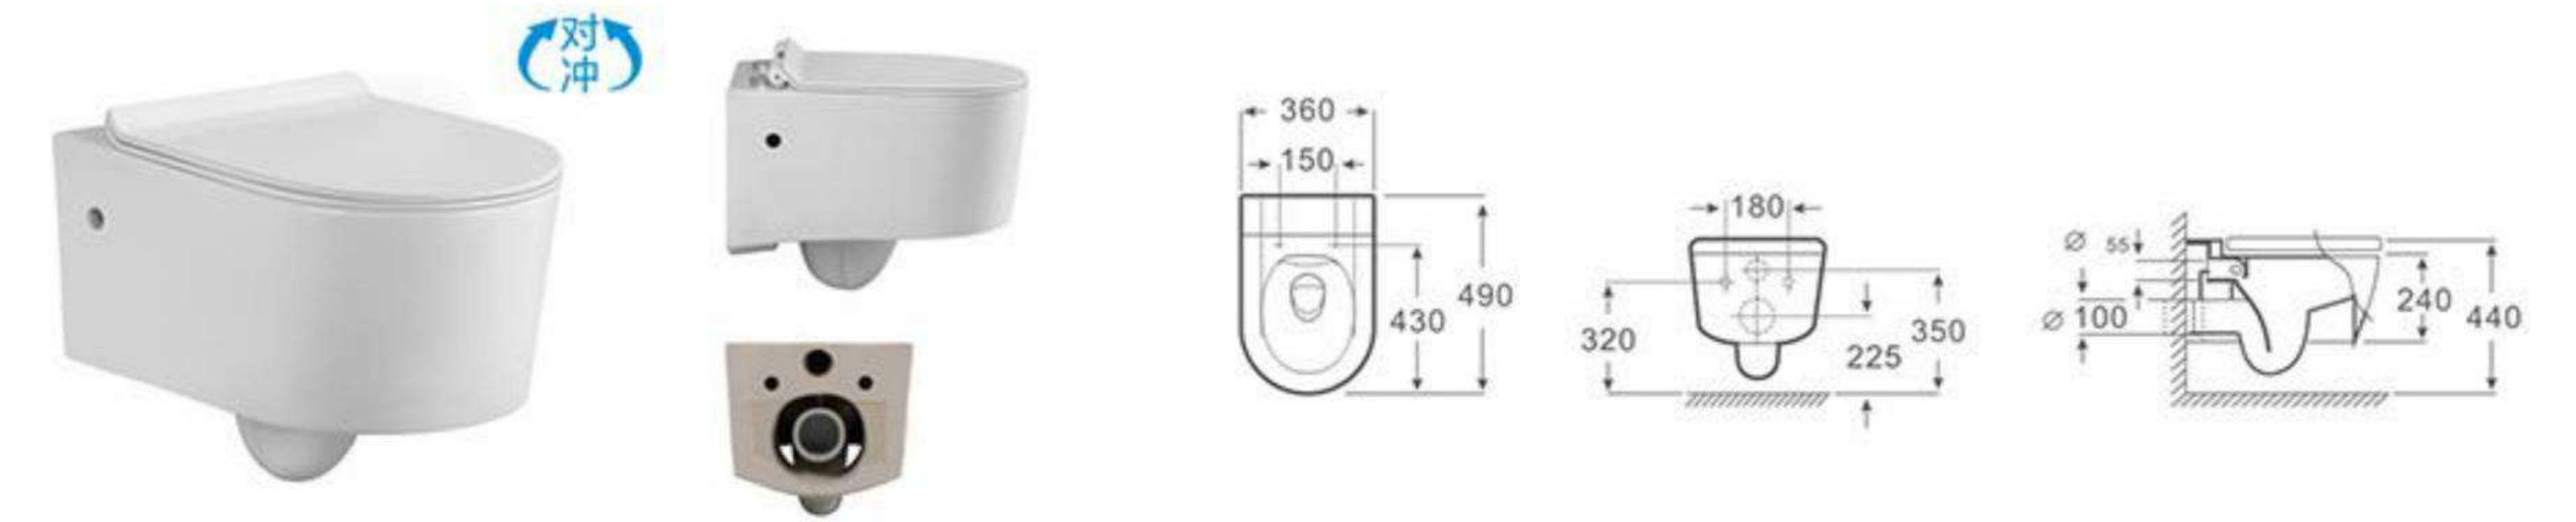

Model	Product Name	Size	P-trap
MP-175	Collision type flush wall-hung closet	490 x 360 x 240mm	180mm