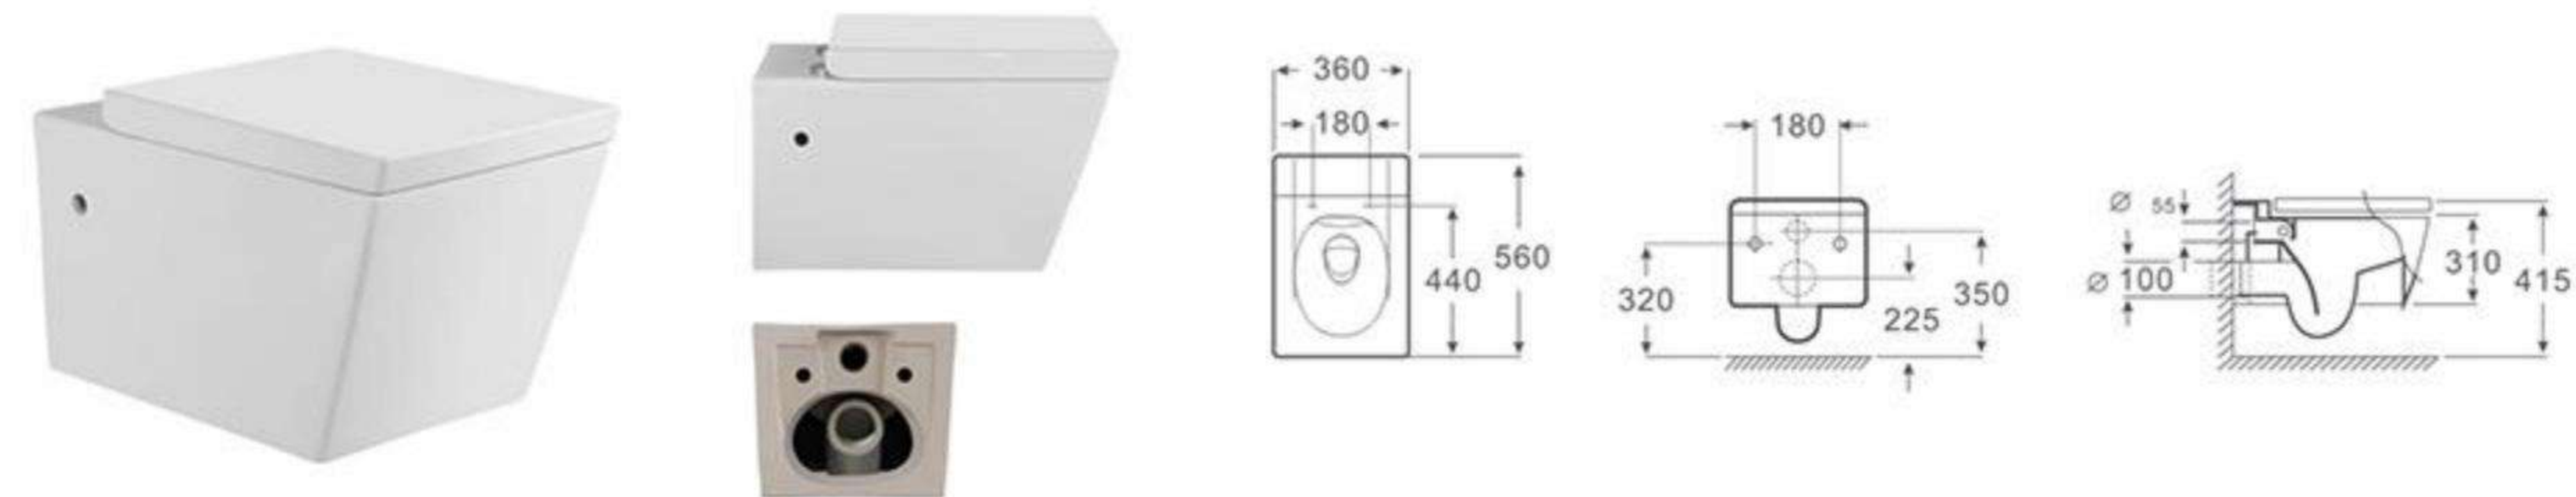

Model	Product Name	Size	P-trap
MP-003	Wall-hung Basin	520 x 430 x 380mm	Wall-hung installation