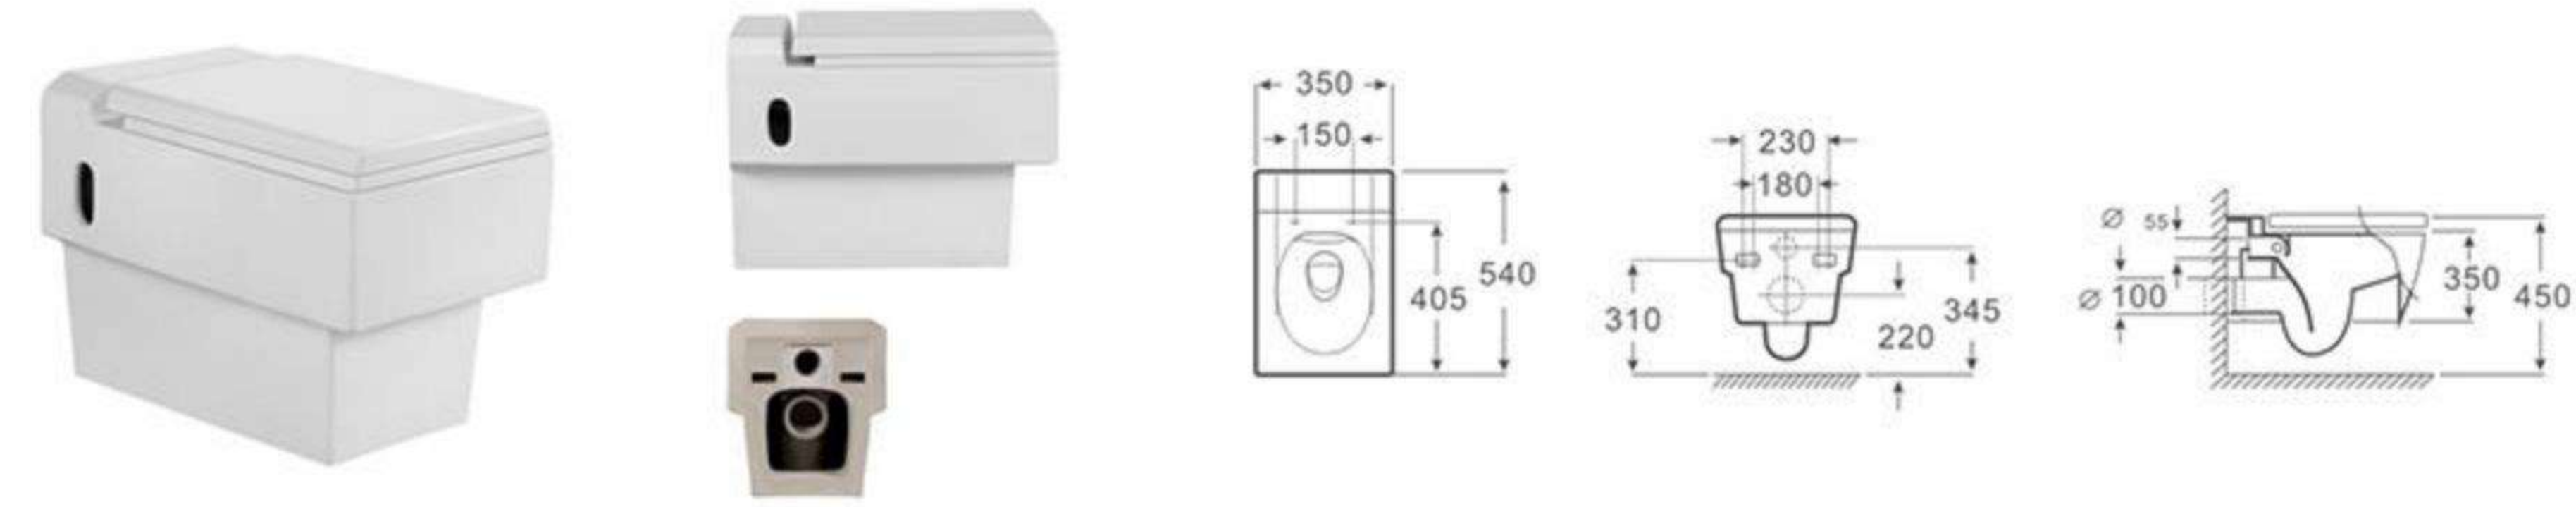

Model	Product Name	Size	P-trap
MP-145	Washdown wall-hung closet	540 x 350 x 350mm	180mm