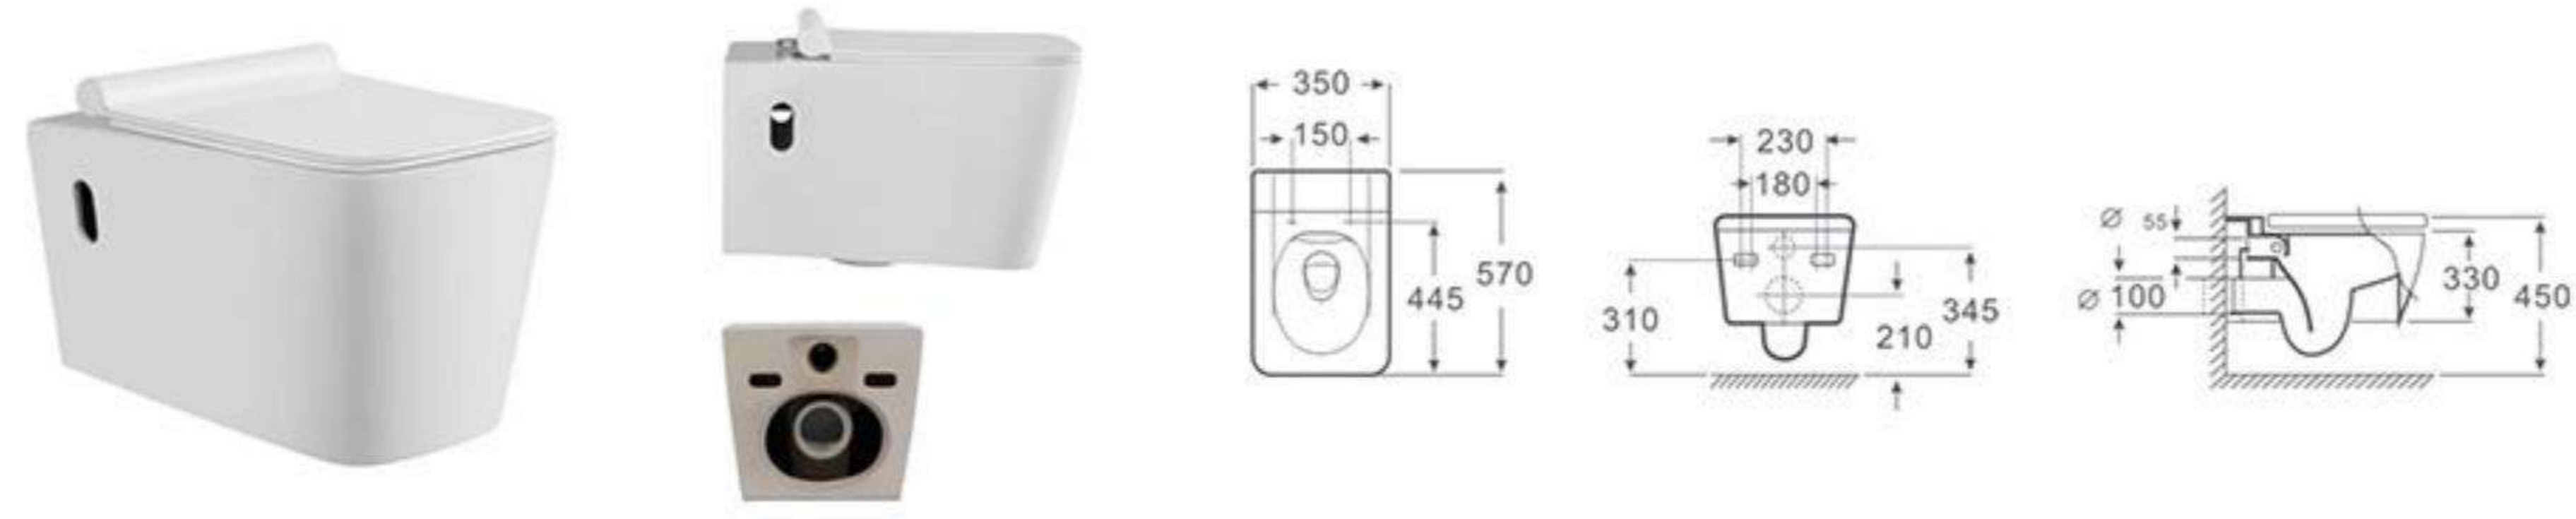

Model	Product Name	Size	P-trap
MP-112	Washdown wall-hung closet	570 x 350 x 330mm	180mm