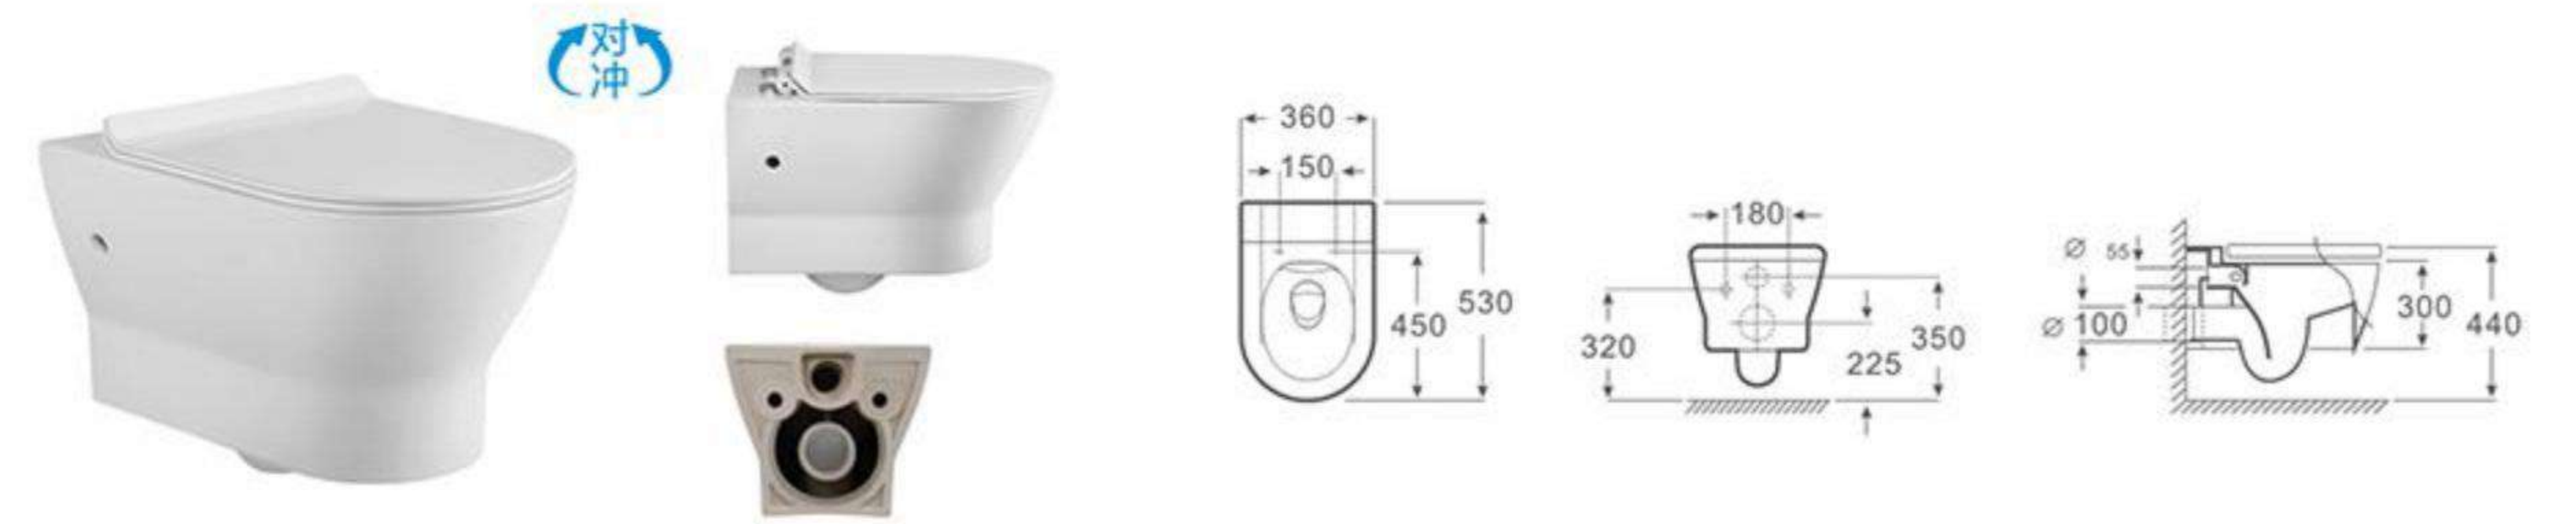

Model	Product Name	Size	P-trap
MP-172	Collision type flush wall-hung closet	530 x 360 x 300mm	180mm