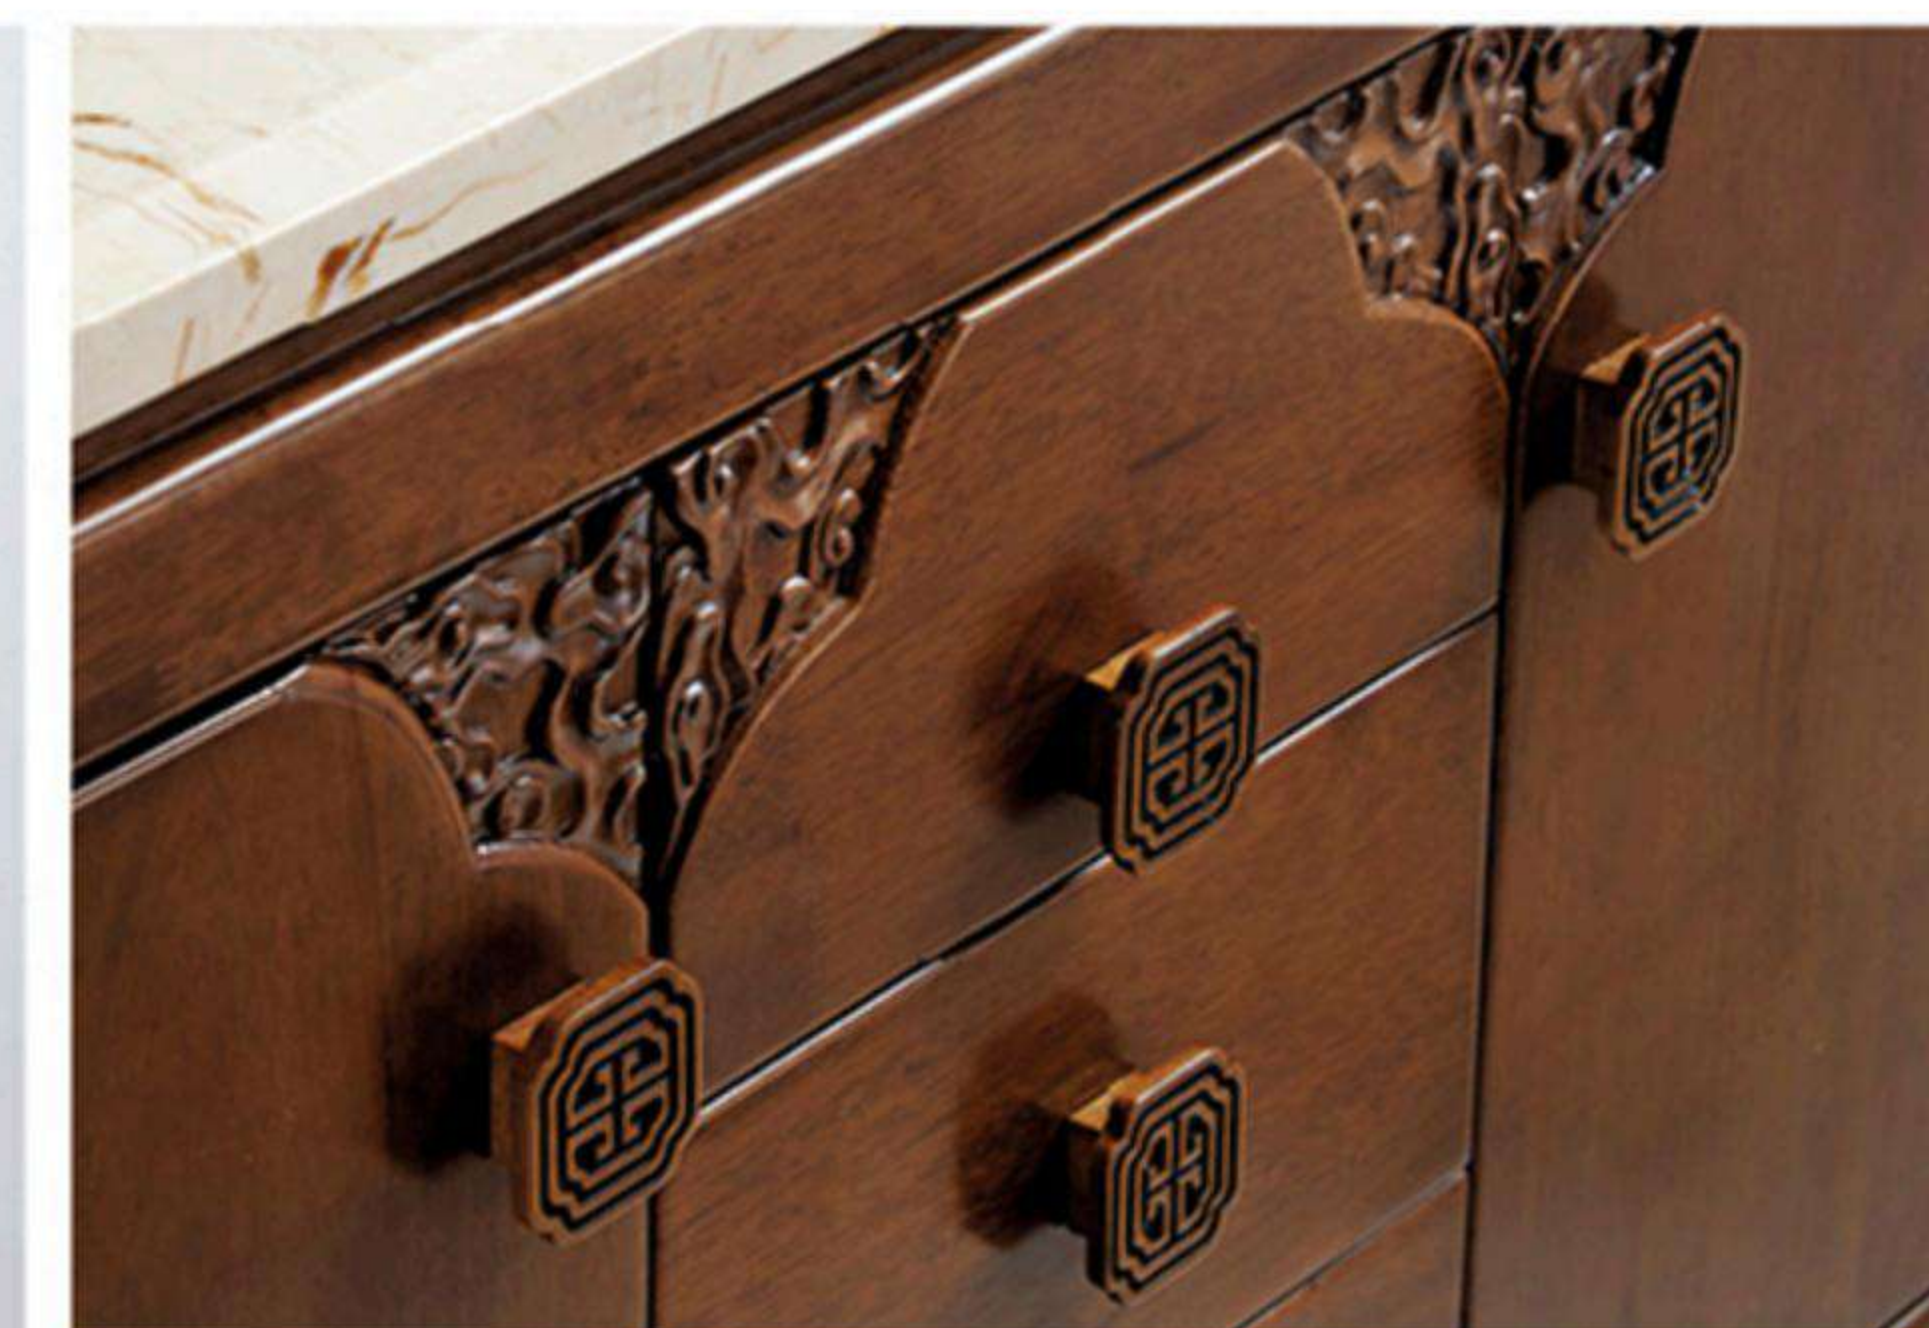

Material: Solid wood
Cabinet: 800/x580x580mm
Mirrort:750/140x850mm

Material: Solid wood
Cabinet: 900/x580x850mm
Mirrort:850/140x850mm

Material: Solid wood
Cabinet: 1000/x580x850mm
Mirrort:900/140x850mm

Material: Solid wood
Cabinet: 1200/x580x850mm
Mirrort:1100/140x850mm