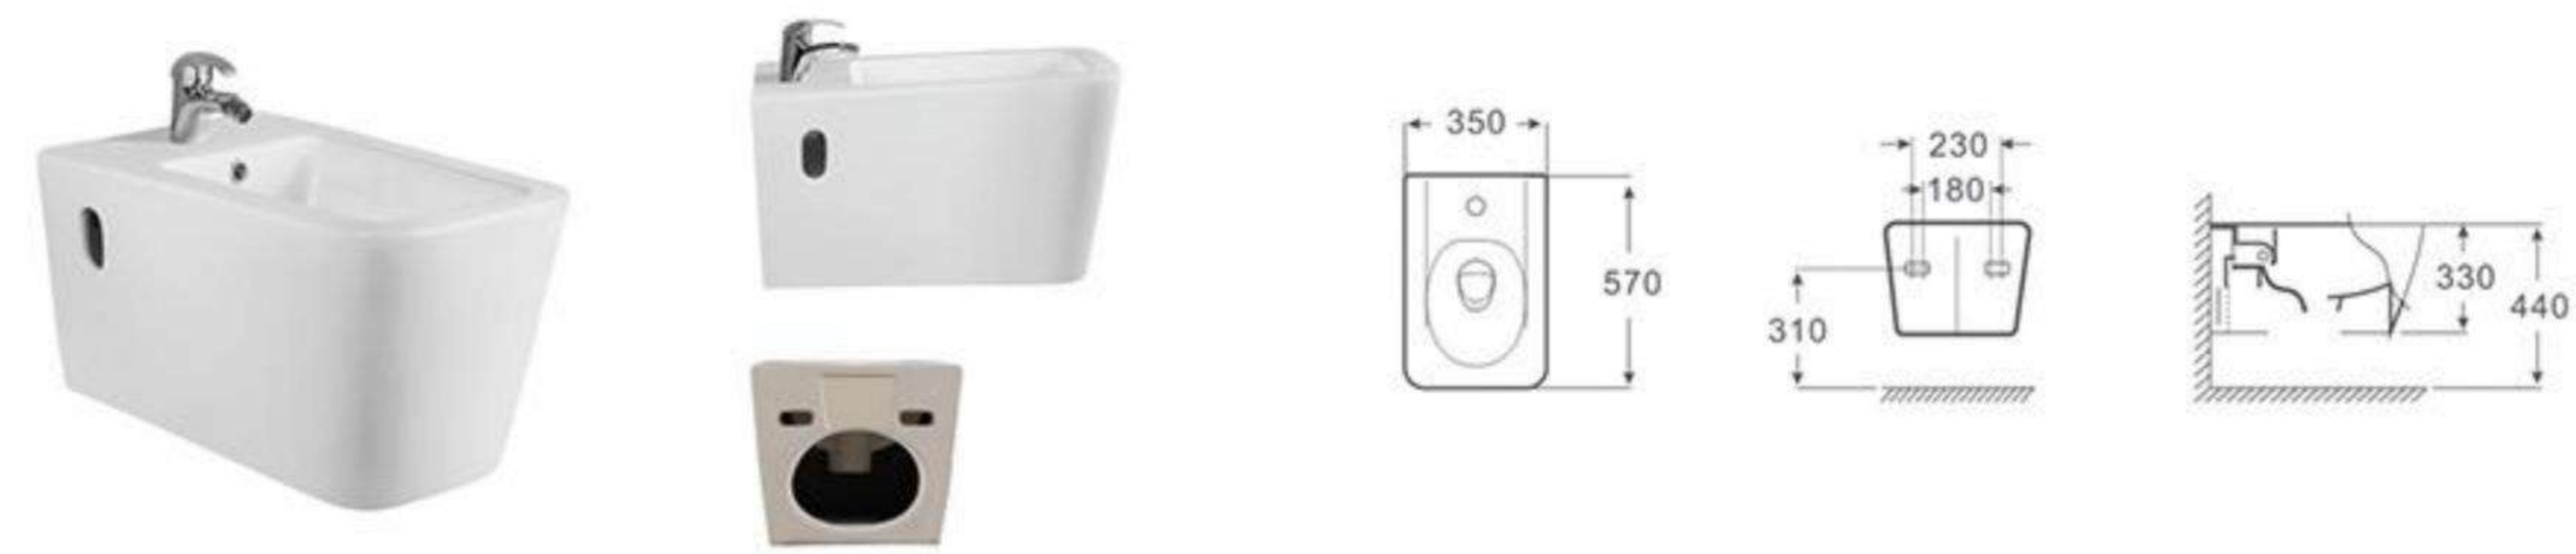

Model	Product Name	Size	Installation methc
MP-212	Wall-hung Bidet	570 x 350 x 330mm	Fixing to wall with back