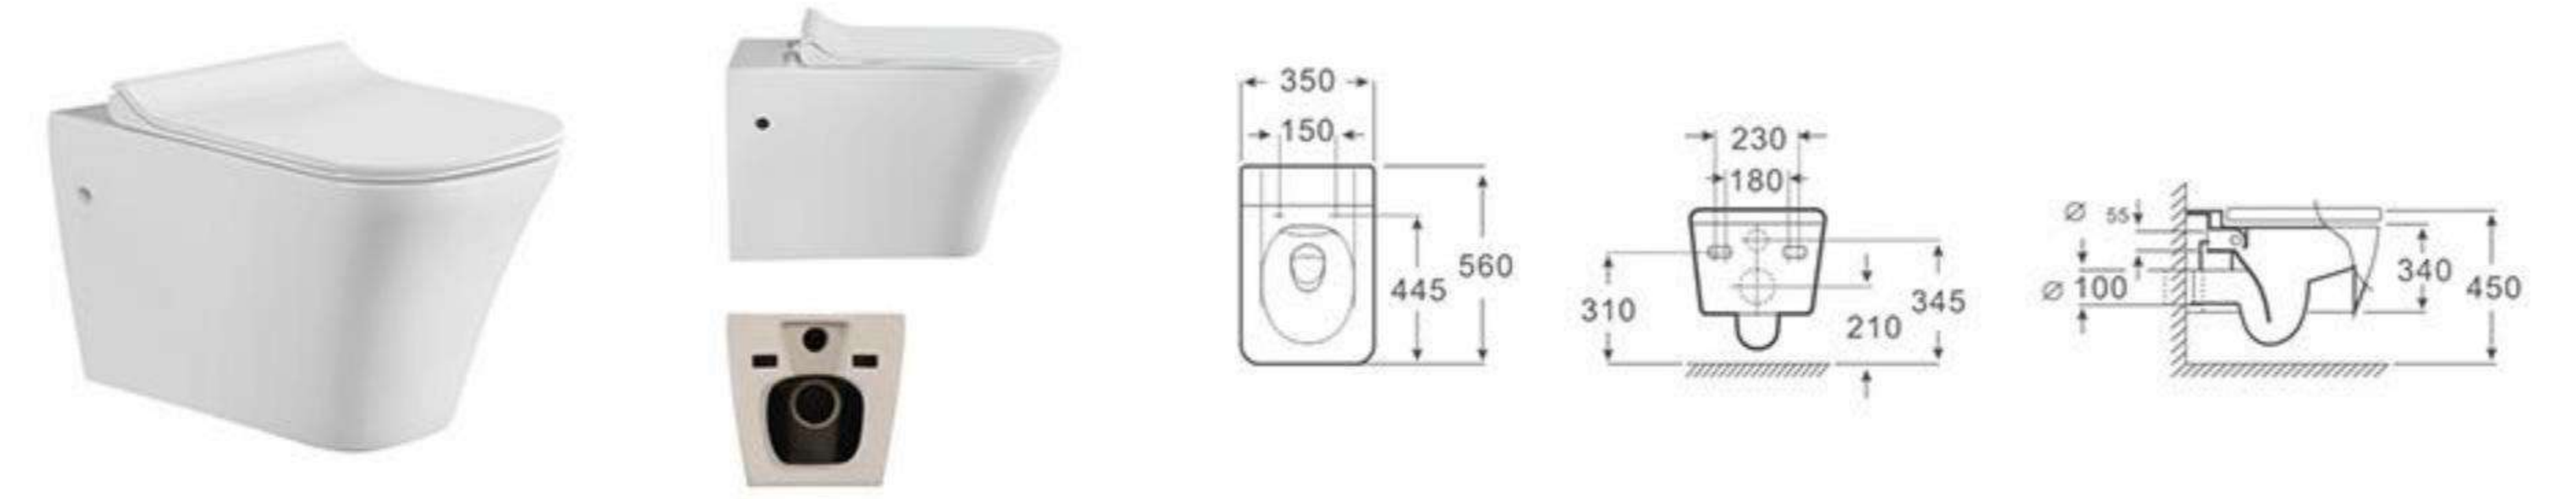

Model	Product Name	Size	P-trap
MP-116	Washdown wall-hung closet	560 x 350 x 340mm	180mm