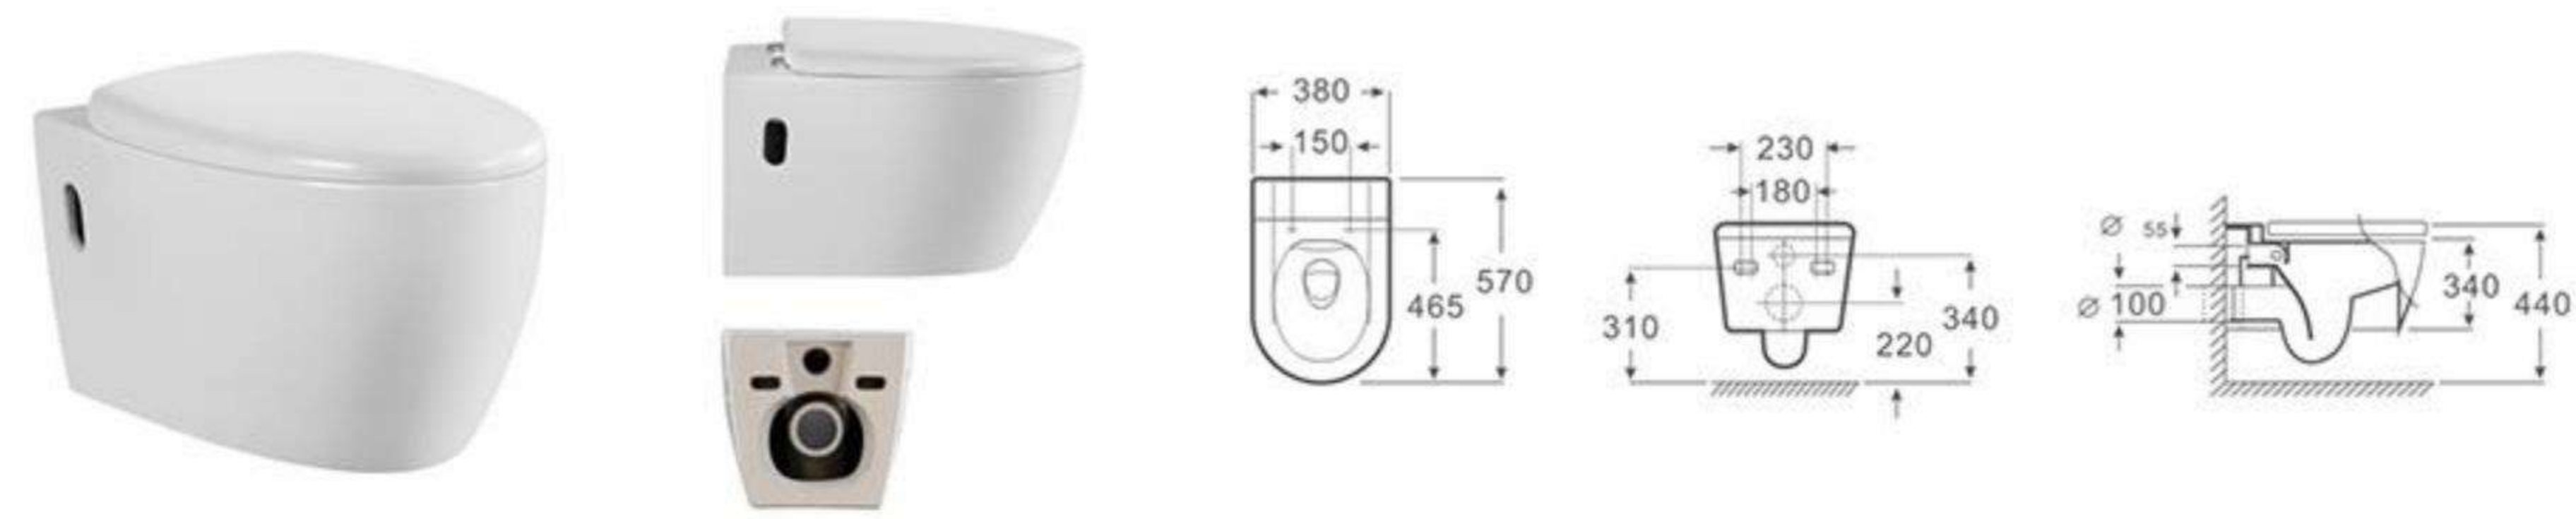

Model	Product Name	Size	P-trap
MP-111	Washdown wall-hung closet	570 x 380 x 340mm	180mm