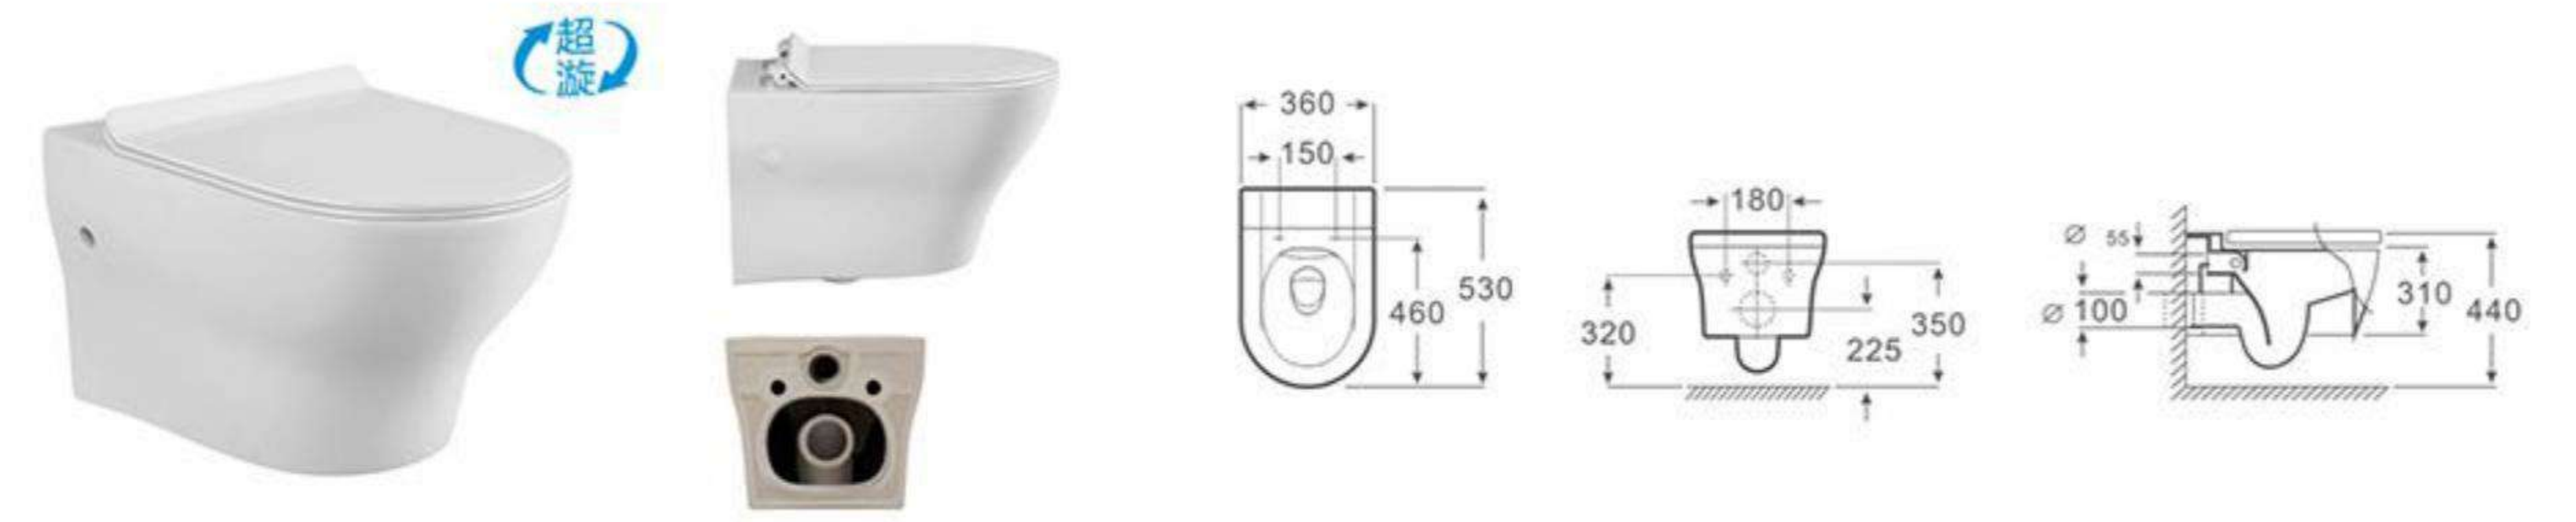

Model	Product Name	Size	P-trap
MP-177	Eddy double hole wall-hung closet	530 x 360 x 310mm	180mm