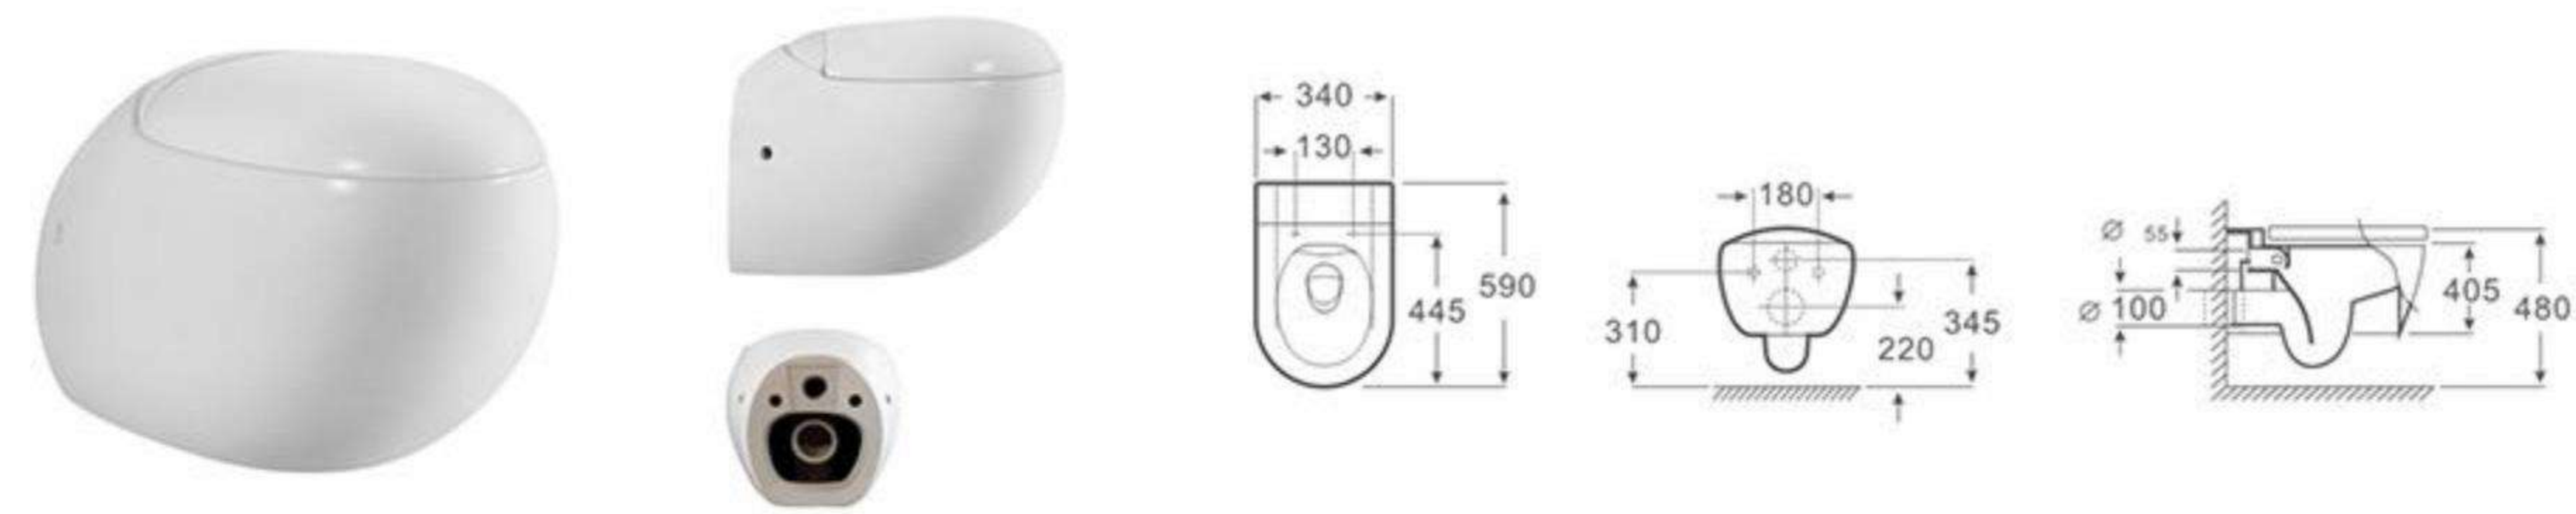

Model	Product Name	Size	P-trap
MP-138	Washdown wall-hung closet	590 x 340 x 405mm	180mm