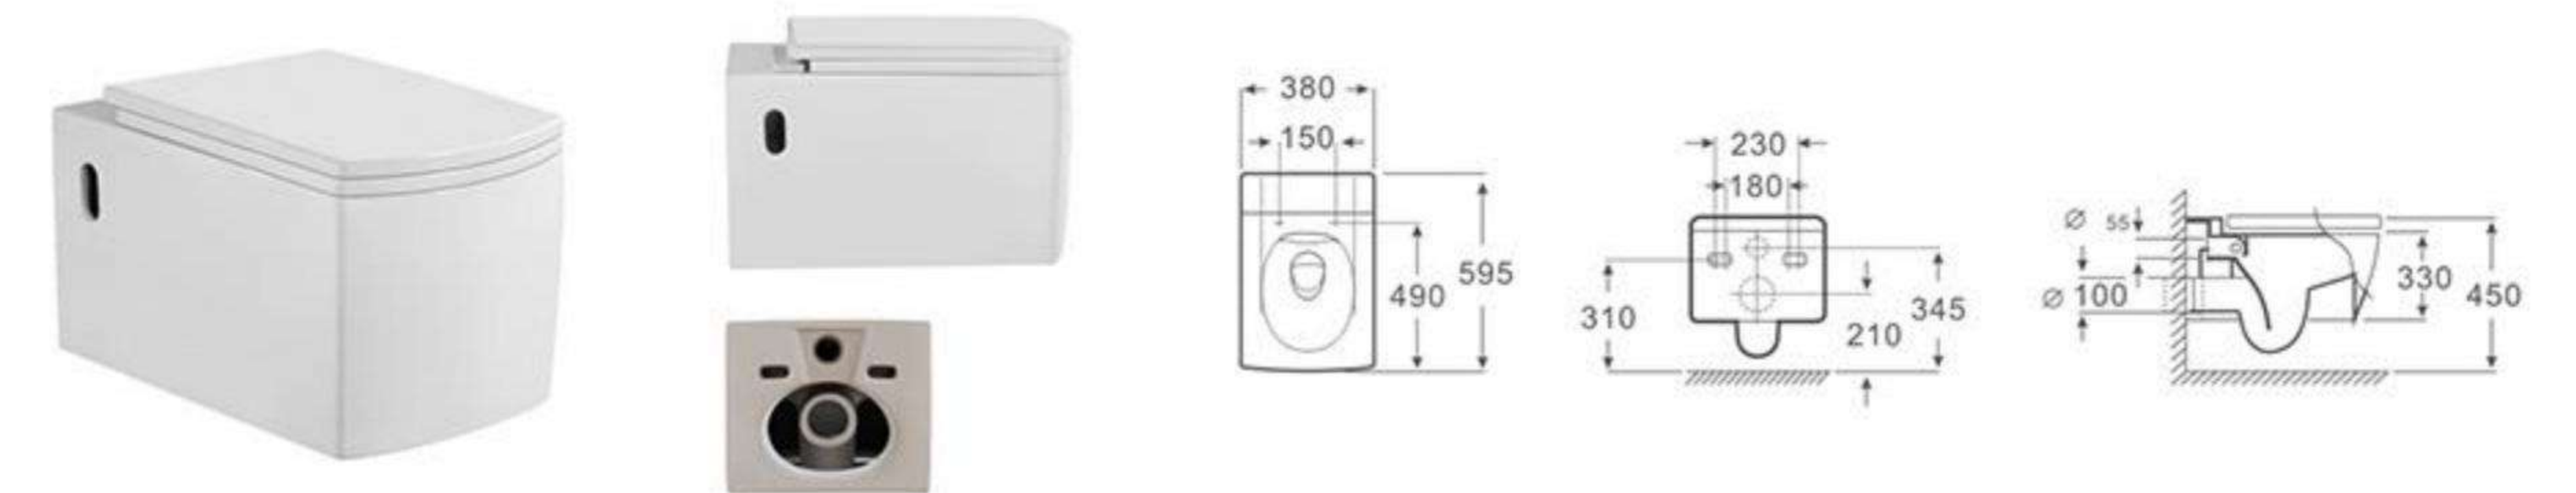

Model	Product Name	Size	P-trap
MP-113	Washdown wall-hung closet	595 x 380 x 330mm	180mm