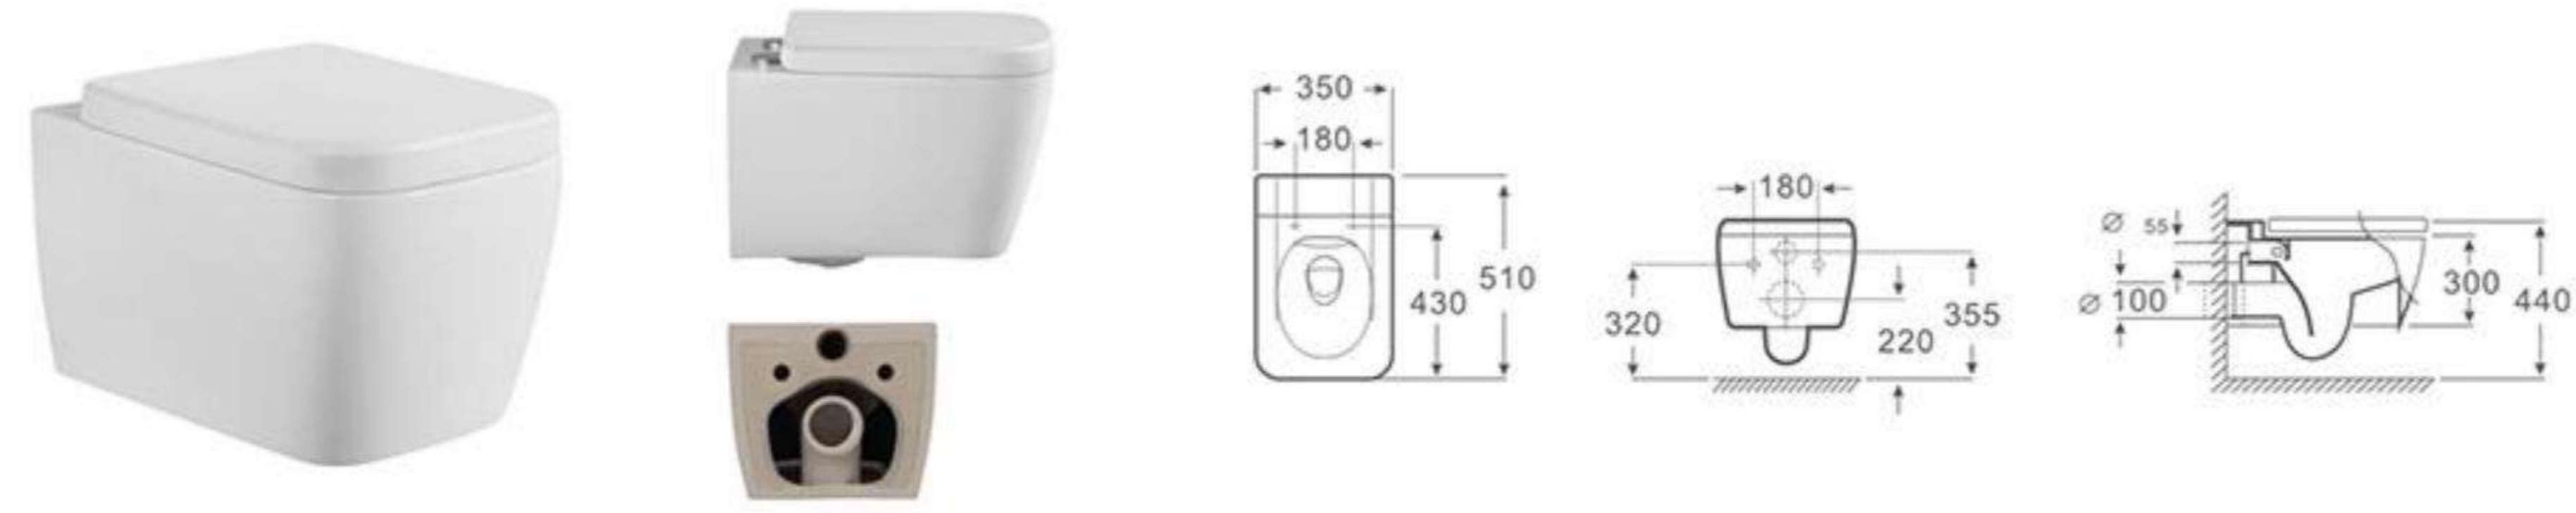

Model	Product Name	Size	P-trap
MP-148	Washdown wall-hung closet	510 x 350 x 300mm	180mm