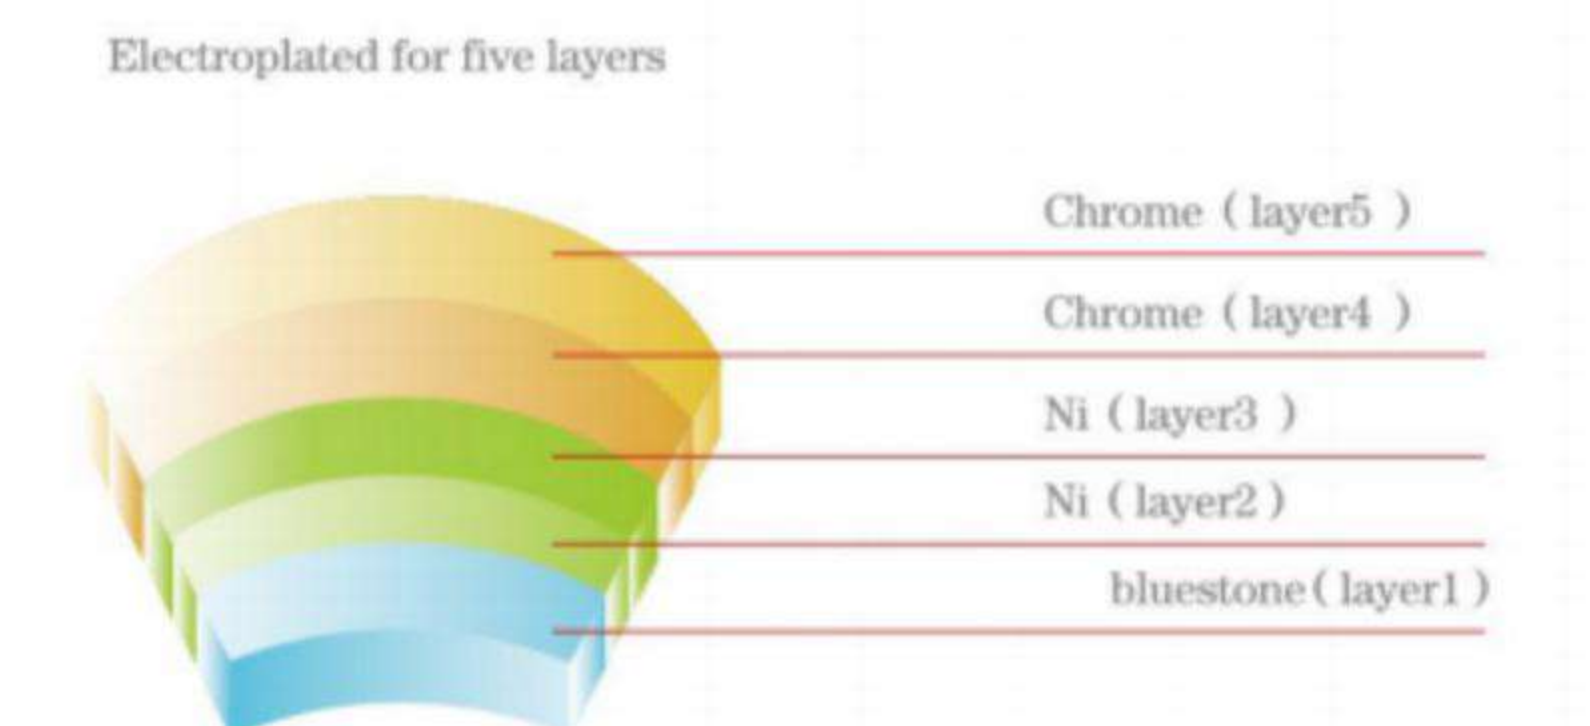

Bright Technology

Constantte Flowing Technology

Noise-Free Technology

Smooth Technology

Easily Fix Technology

Shower Technology