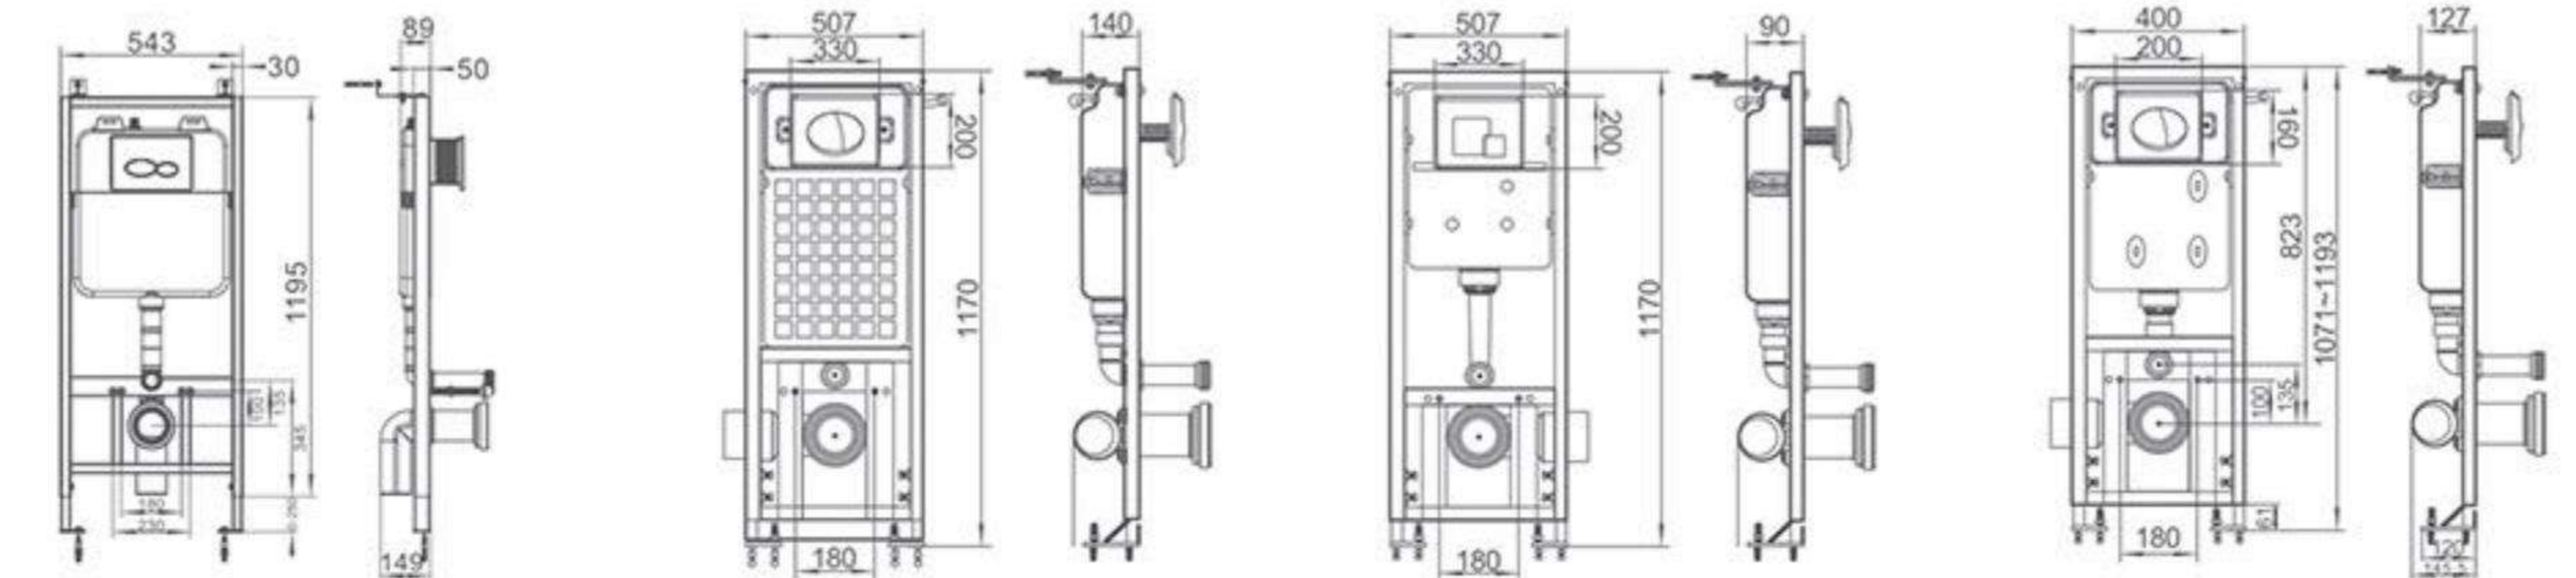

Model	Product Name	Size	Installation methc
MP-03	Concealed-water tank	Size: 543 x 89 x 1195mm	Fixing to wall with back
MP-04	Concealed-water tank	Size: 507 x 140 x 1170mm	Fixing to wall with back
MP-05	Concealed-water tank	Size: 507 x 90 x 1170mm	Fixing to wall with back
MP-06	Concealed-water tank	Size: 400 x 127 x 1071~1193mm	Fixing to wall with back