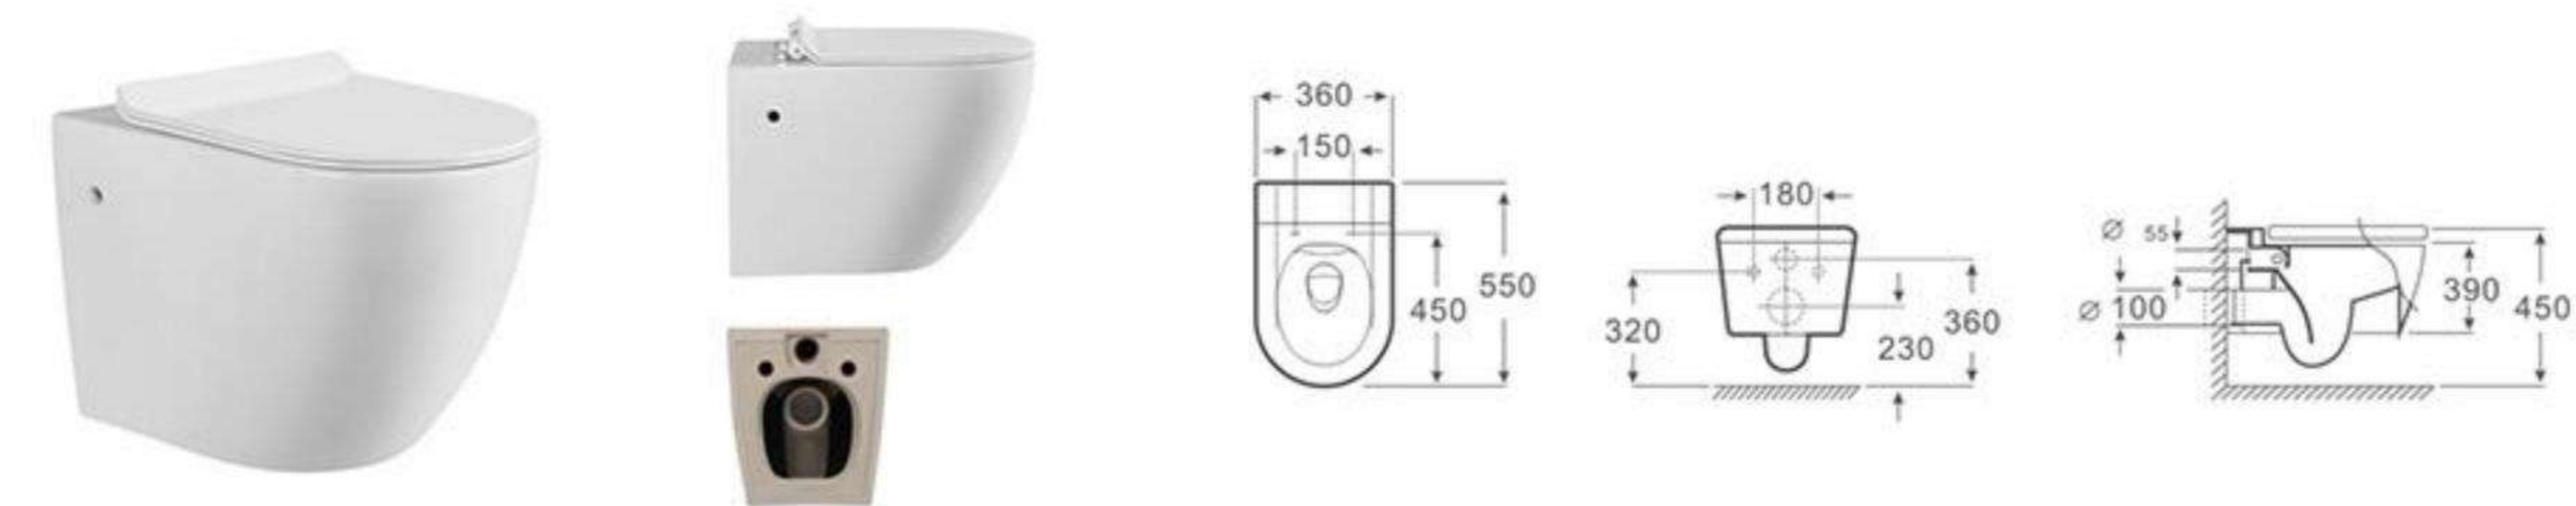

Model	Product Name	Size	P-trap
MP-135	Washdown wall-hung closet	550 x 360 x 390mm	180mm