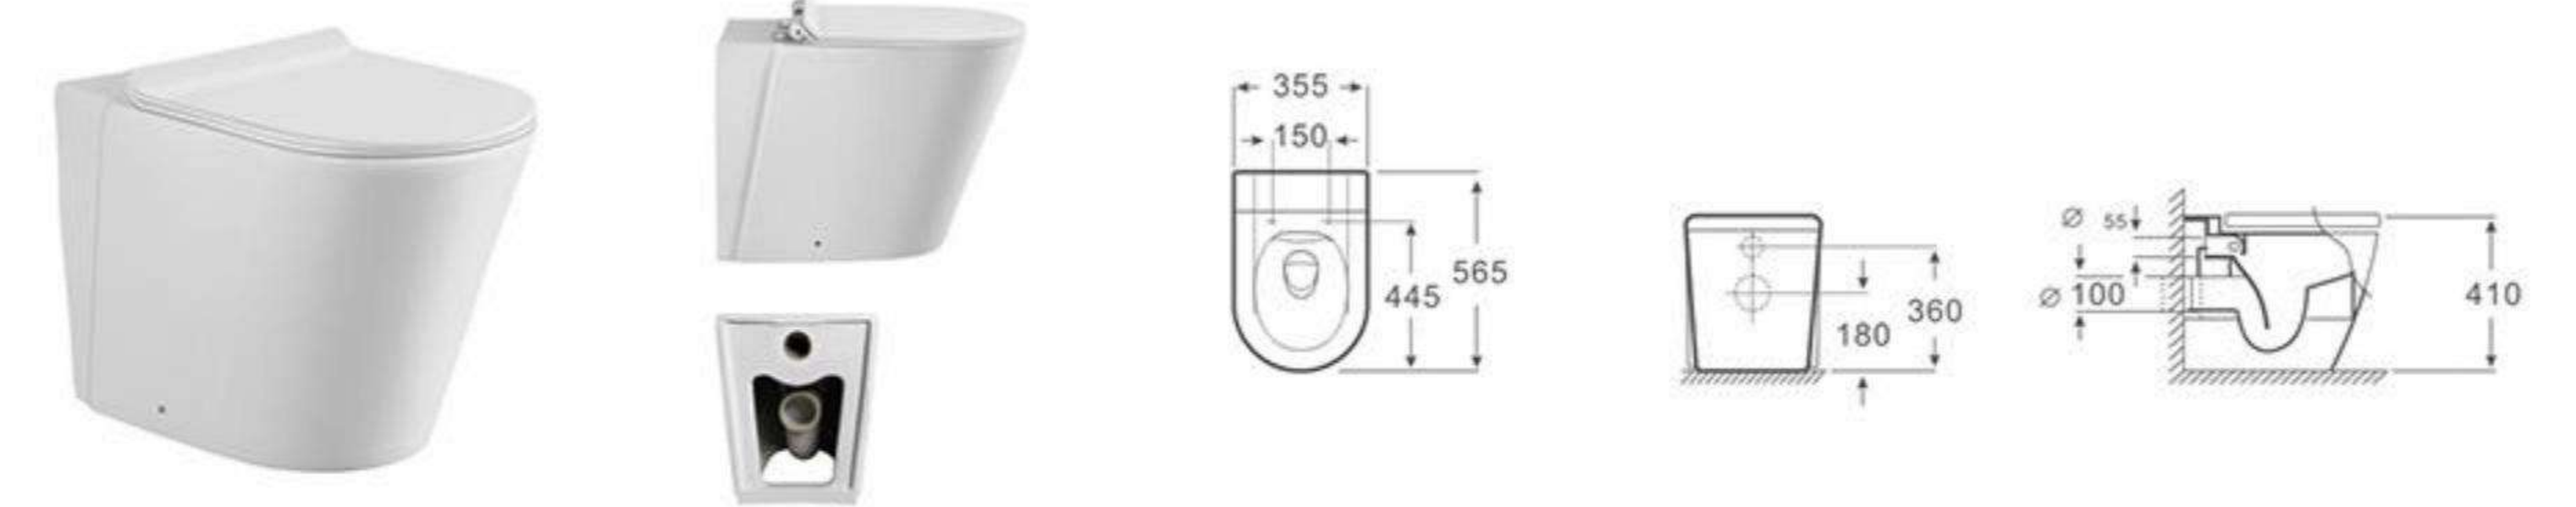

Model	Product Name	Size	P-trap
MP-125	Washdown close-couched closet	565 x 355 x 410mm	180mm