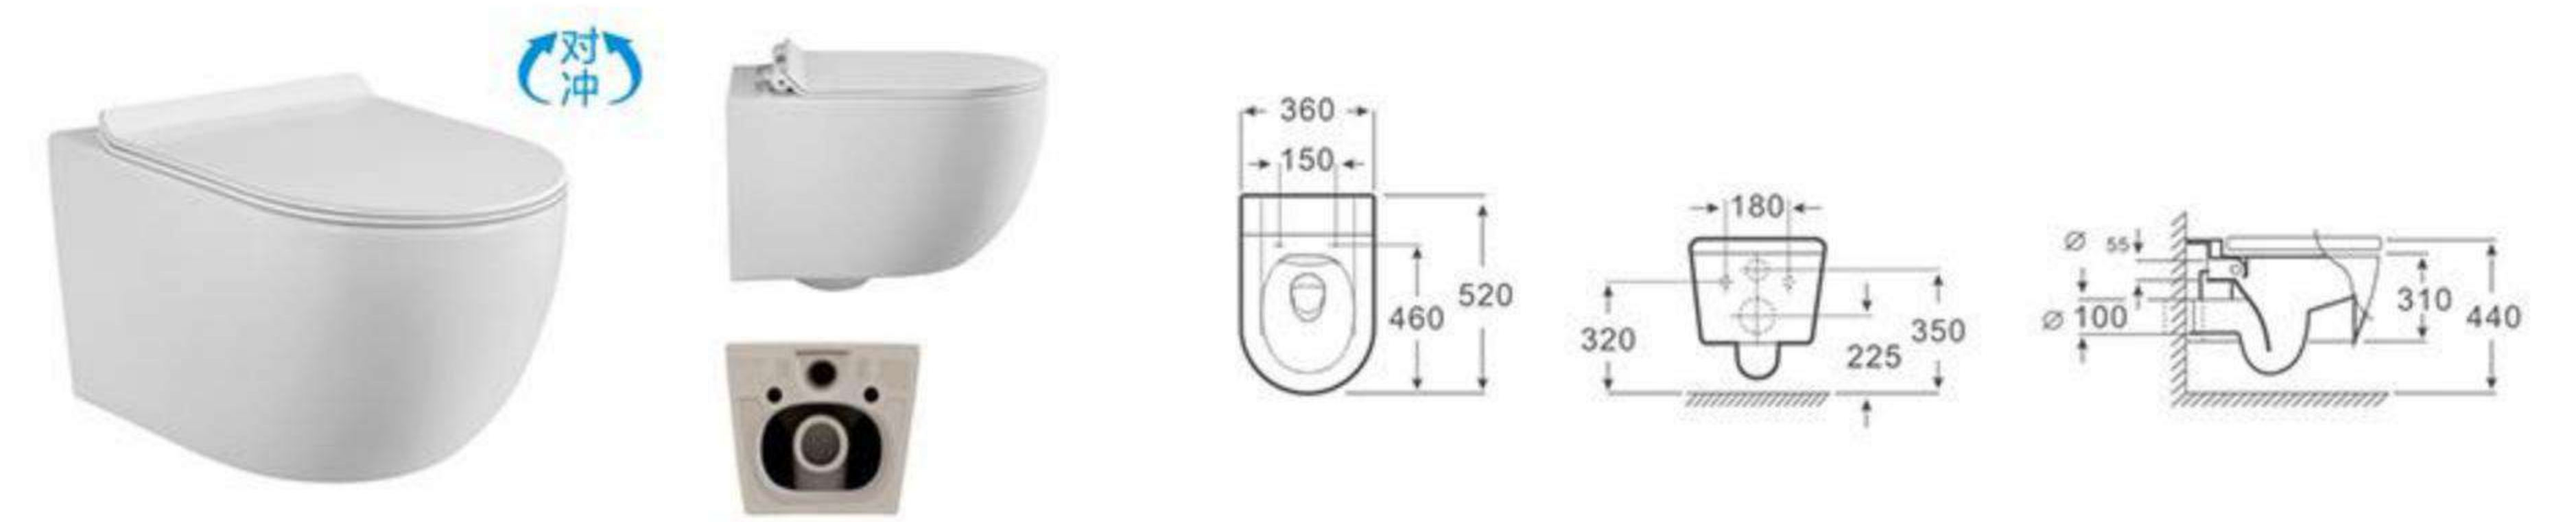

Model	Product Name	Size	P-trap
MP-176	Collision type flush wall-hung closet	520 x 360 x 310mm	180mm