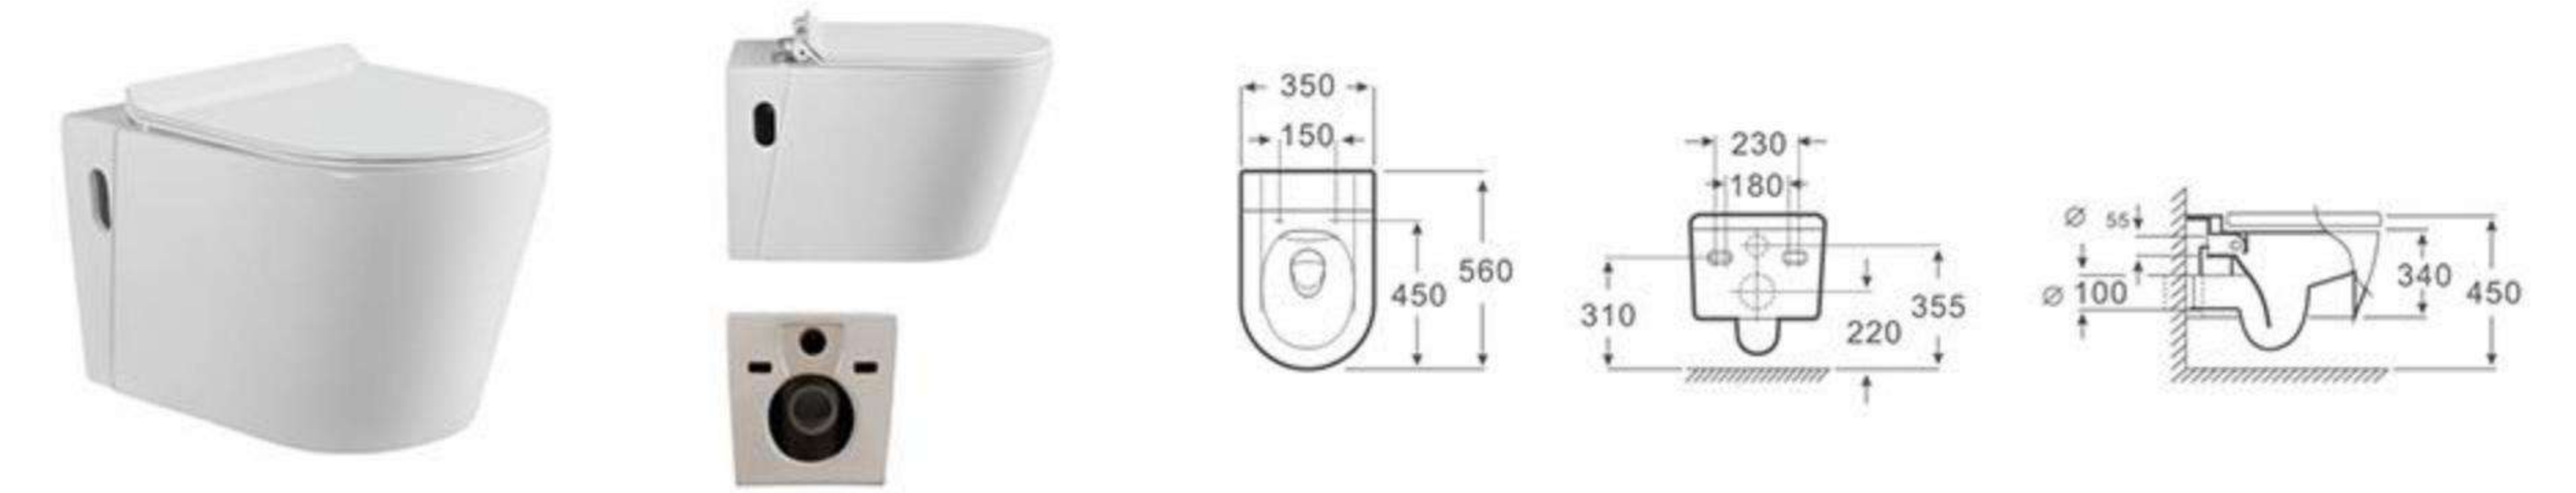

Model	Product Name	Size	P-trap
MP-115	Washdown wall-hung closet	560 x 350 x 340mm	180mm