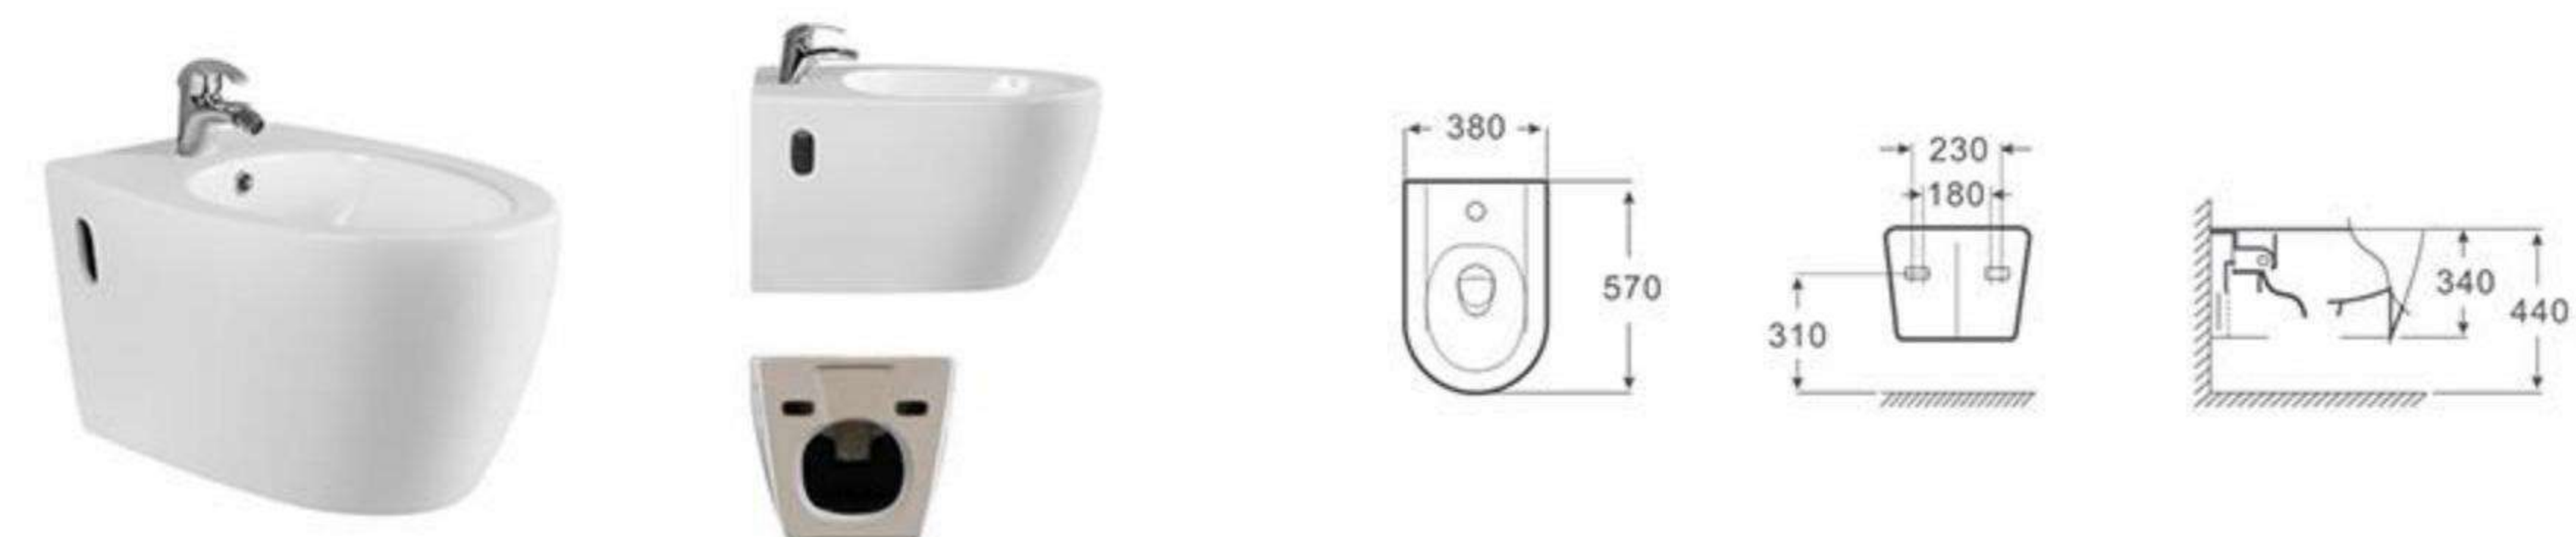

Model	Product Name	Size	Installation methc
MP-211	Wall-hung Bidet	570 x 380 x 340mm	Fixing to wall with back