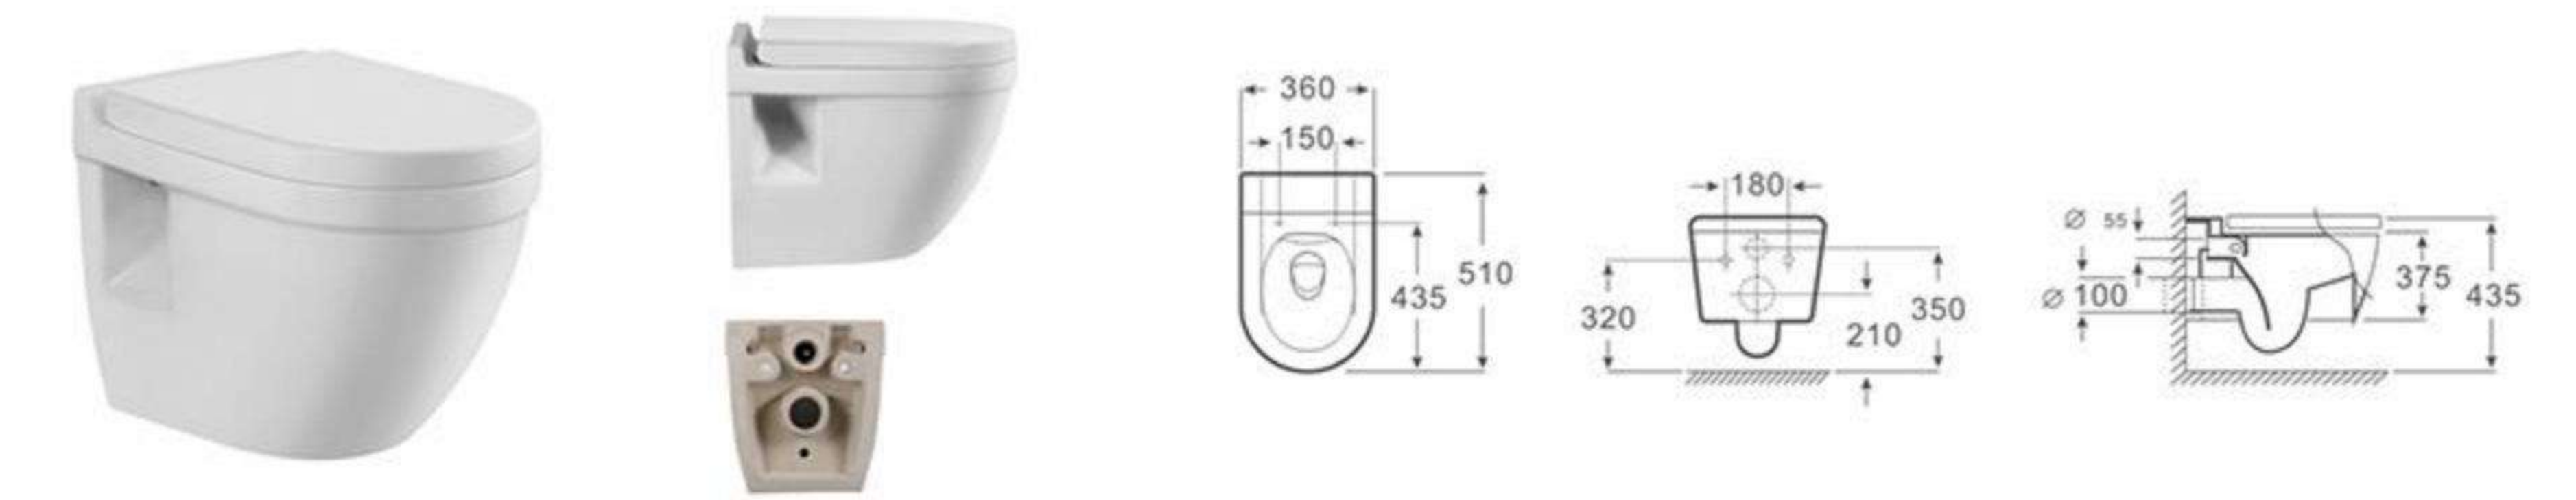

Model	Product Name	Size	P-trap
MP-114	Washdown wall-hung closet	510 x 360 x 375mm	180mm